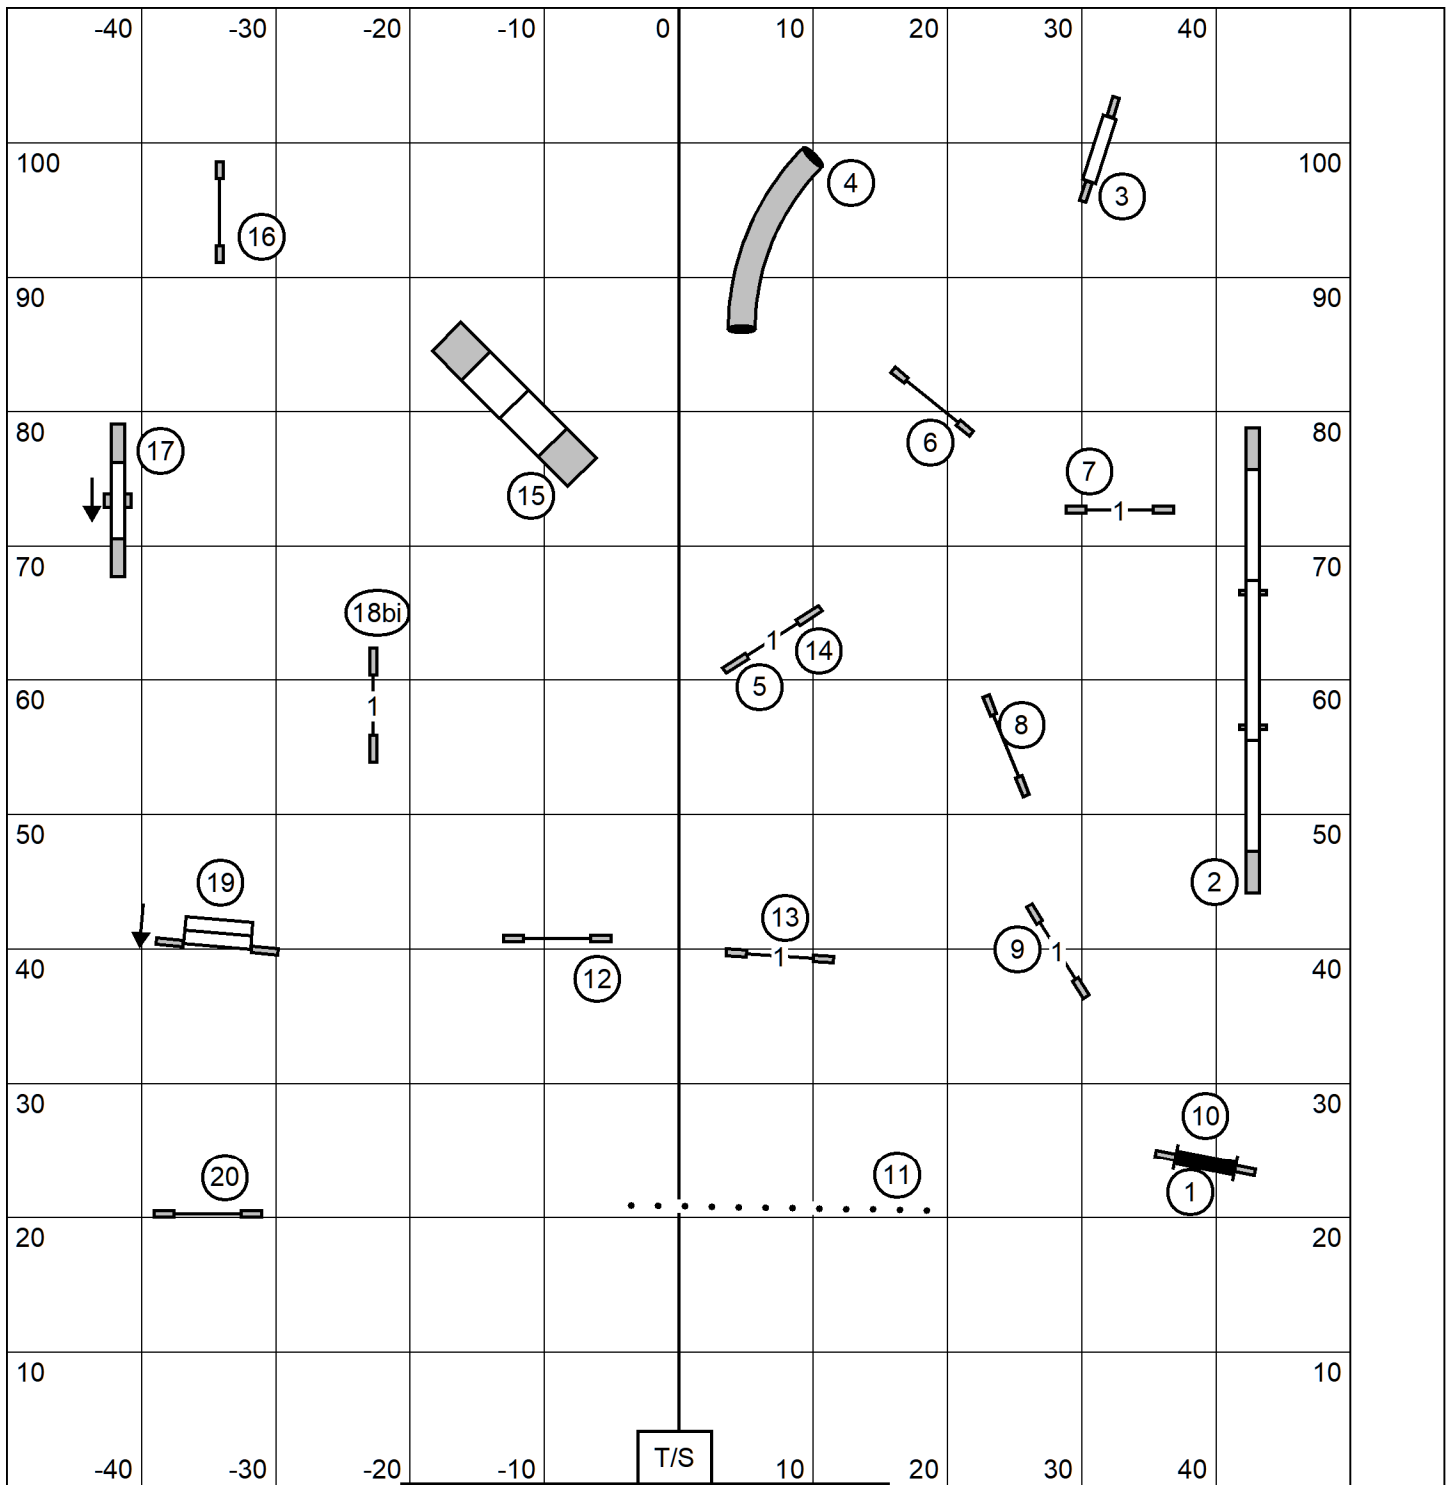

EX-M 3-4-5 in flow (black / solid lines)  
 Open (blue/ dashed lines ) and Novice 6-7 in flow (green/dotted lines)

Little to Big  
 One Walk for all

DURHAM KENNEL CLUB  
 Saturday September 30, 2023  
 Designer and Judge: Paul Mount  
 1, 2, 3 EX/M, OPEN, NOVICE FAST /P

All walk;  
 Excellent and Master run;  
 worker change;  
 Novice & Open run combined

Little To Big

DURHAM KENNEL CLUB  
 Outdoors on Grass, 100x110, e-timing  
 Saturday September 30, 2023  
 Designer and Judge: Paul Mount  
**PREMIER STANDARD /P**

next: dog heading  
towards 18

Little  
TO BIG

DURHAMKENNEL CLUB  
 Outdoors on Grass, 100x110, e-timing  
 Saturday September 30, 2023  
 Designer and Judge: Paul Mount  
**OPEN STANDARD /P**

next dog in:  
 dog at Teeter

little  
To  
BIG

DURHAM KENNEL CLUB  
 Outdoors on Grass, 100x110, e-timing  
 Saturday September 30, 2023  
 Designer and Judge: Paul Mount  
**7. NOVICE STANDARD /A/B/P**

Next dog in:  
 dog taking tire