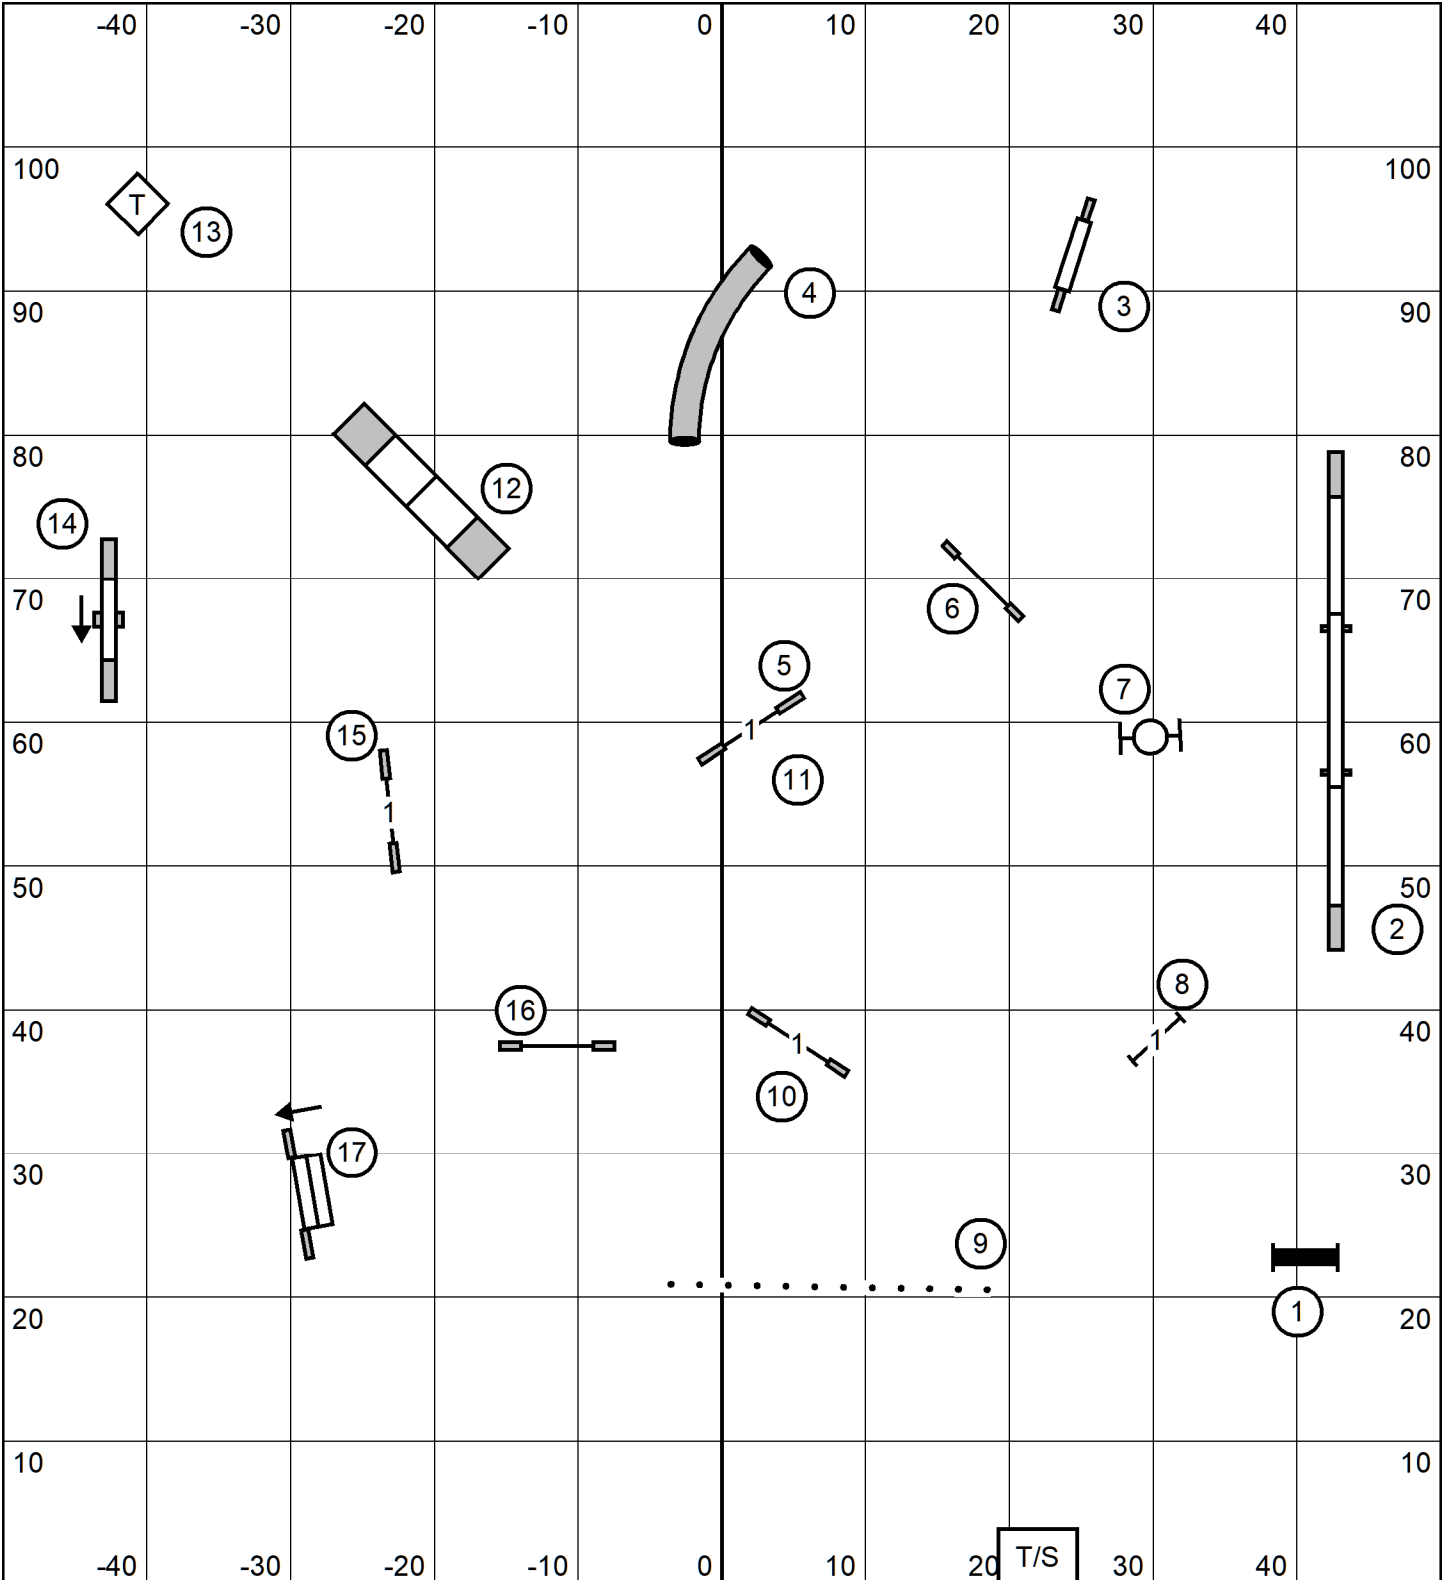

EX-M 3-4-5 in flow (black / solid lines)  
 Open (blue/ dashed lines ) and Novice 6-7 in flow (green/dotted lines)

Little to Big  
 One Walk for all

DURHAM KENNEL CLUB  
 Saturday September 30, 2023  
 Designer and Judge: Paul Mount  
 1, 2, 3 EX/M, OPEN, NOVICE FAST /P

All walk;  
 Excellent and Master run;  
 worker change;  
 Novice & Open run combined

Little To Big

DURHAM KENNEL CLUB  
 Outdoors on Grass, 100x110, e-timing  
 Saturday September 30, 2023  
 Designer and Judge: Paul Mount  
**PREMIER STANDARD /P**

next: dog heading  
towards 18

Little  
TO BIG

DURHAMKENNEL CLUB  
 Outdoors on Grass, 100x110, e-timing  
 Saturday September 30, 2023  
 Designer and Judge: Paul Mount  
**OPEN STANDARD /P**

next dog in:  
 dog at Teeter

little  
To  
BIG

DURHAM KENNEL CLUB  
 Outdoors on Grass, 100x110, e-timing  
 Saturday September 30, 2023  
 Designer and Judge: Paul Mount  
**7. NOVICE STANDARD /A/B/P**

Next dog in:  
 dog taking tire