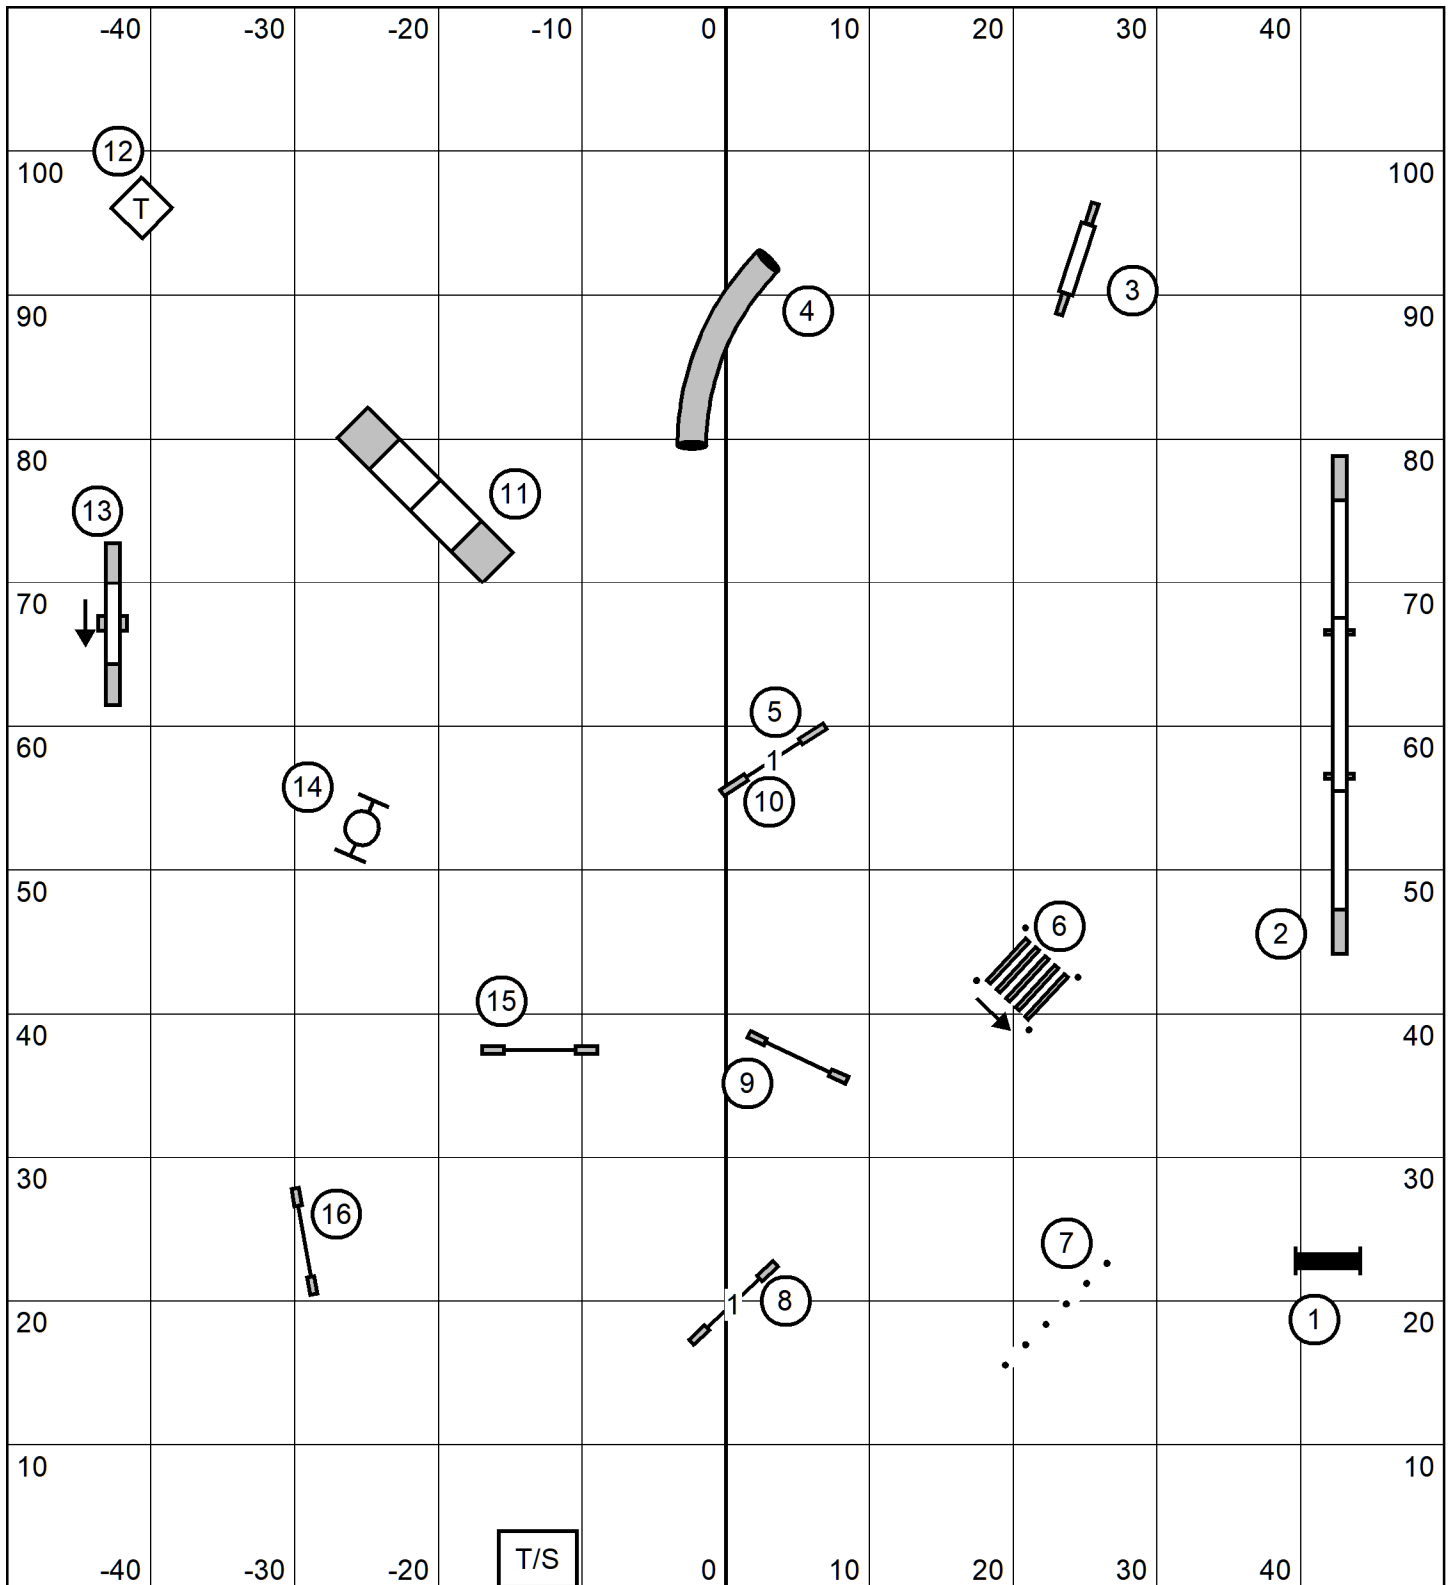

next: dog heading  
towards 18

Little  
TO BIG

DURHAMKENNEL CLUB  
 Outdoors on Grass, 100x110, e-timing  
 Saturday September 30, 2023  
 Designer and Judge: Paul Mount  
**OPEN STANDARD /P**

next dog in:  
 dog at Teeter