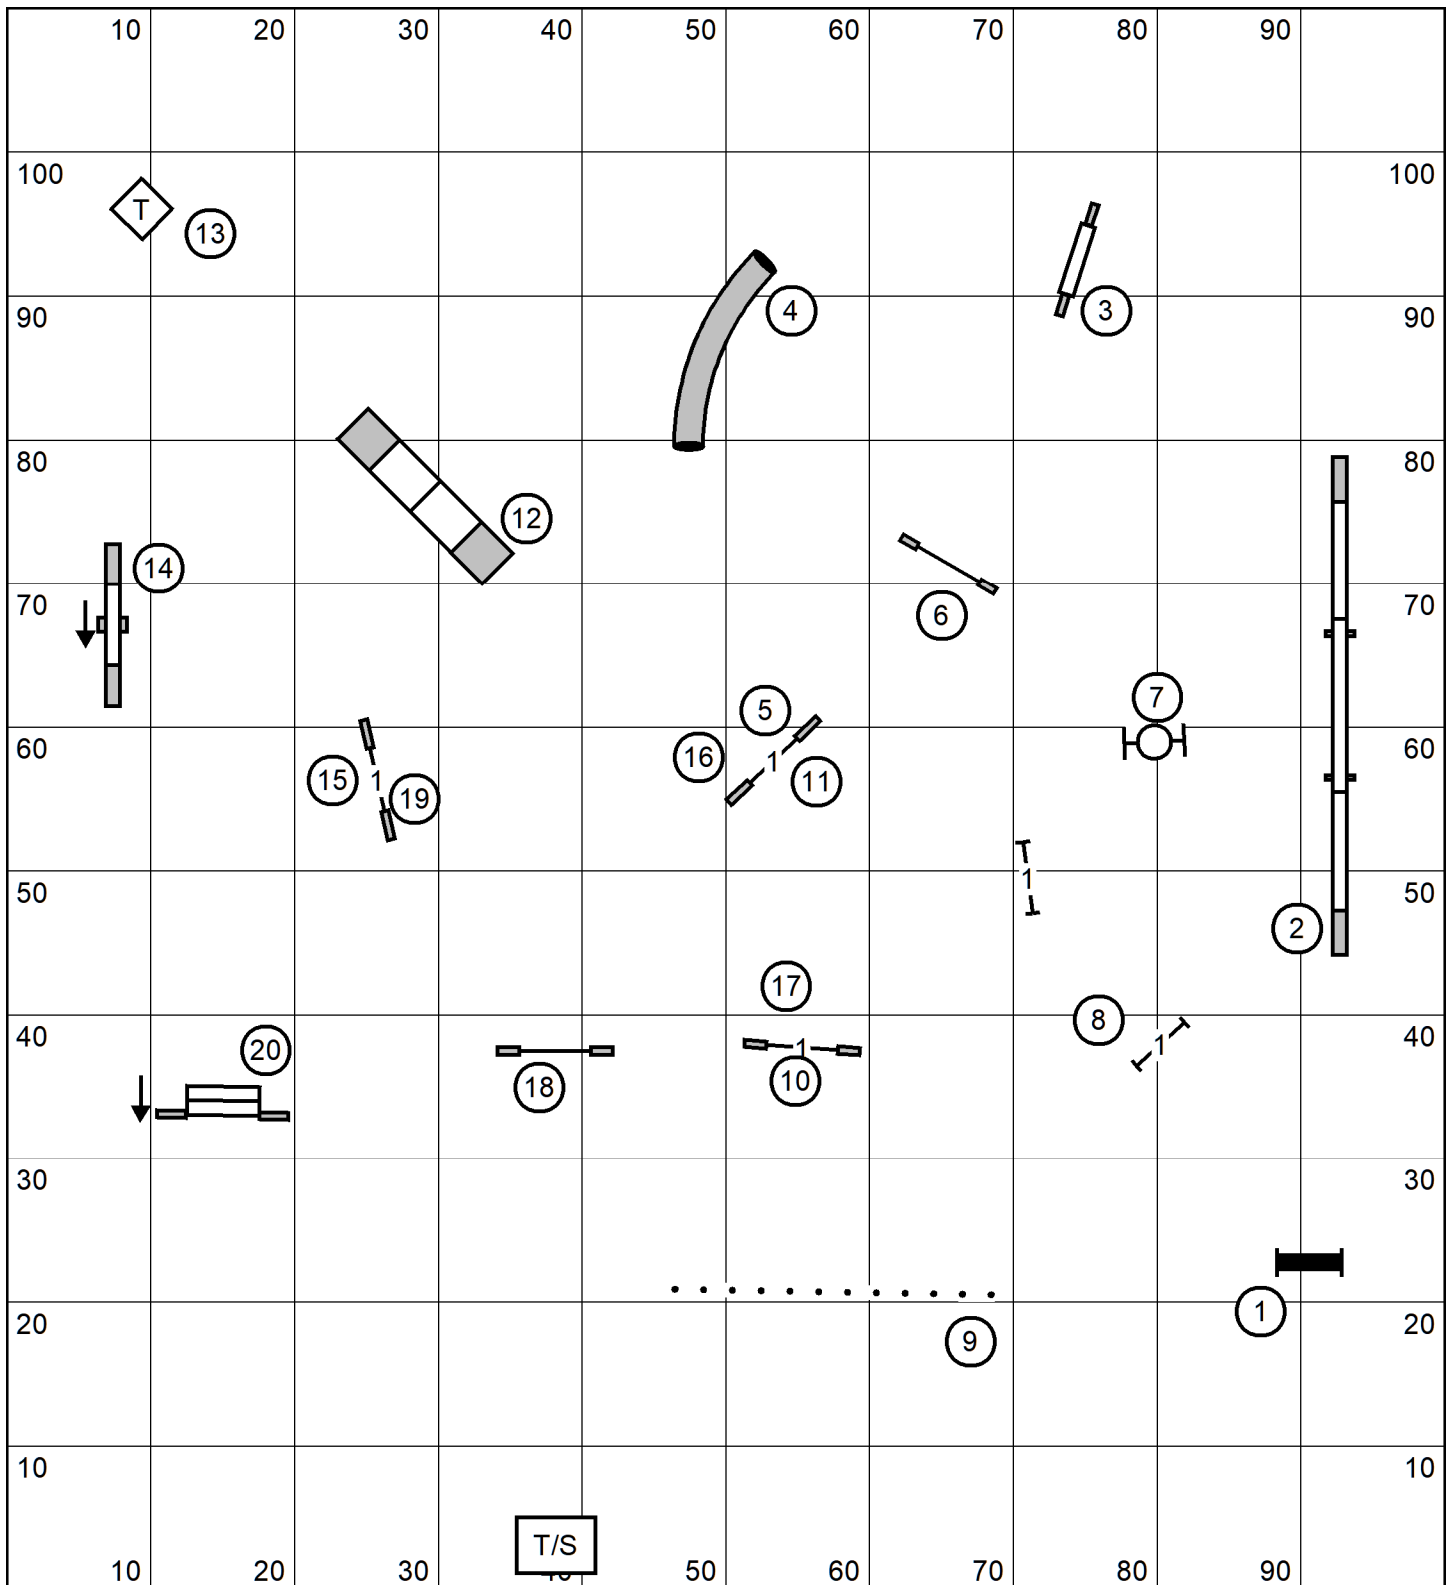

Little to
BIG

DURHAM KENNEL CLUB
Outdoors on Grass, 100x110, etiming
Saturday September 30, 2023
Designer and Judge: Paul Mount
5. EXCELLENT / MASTER STANDARD / P

next: dog heading
towards 18