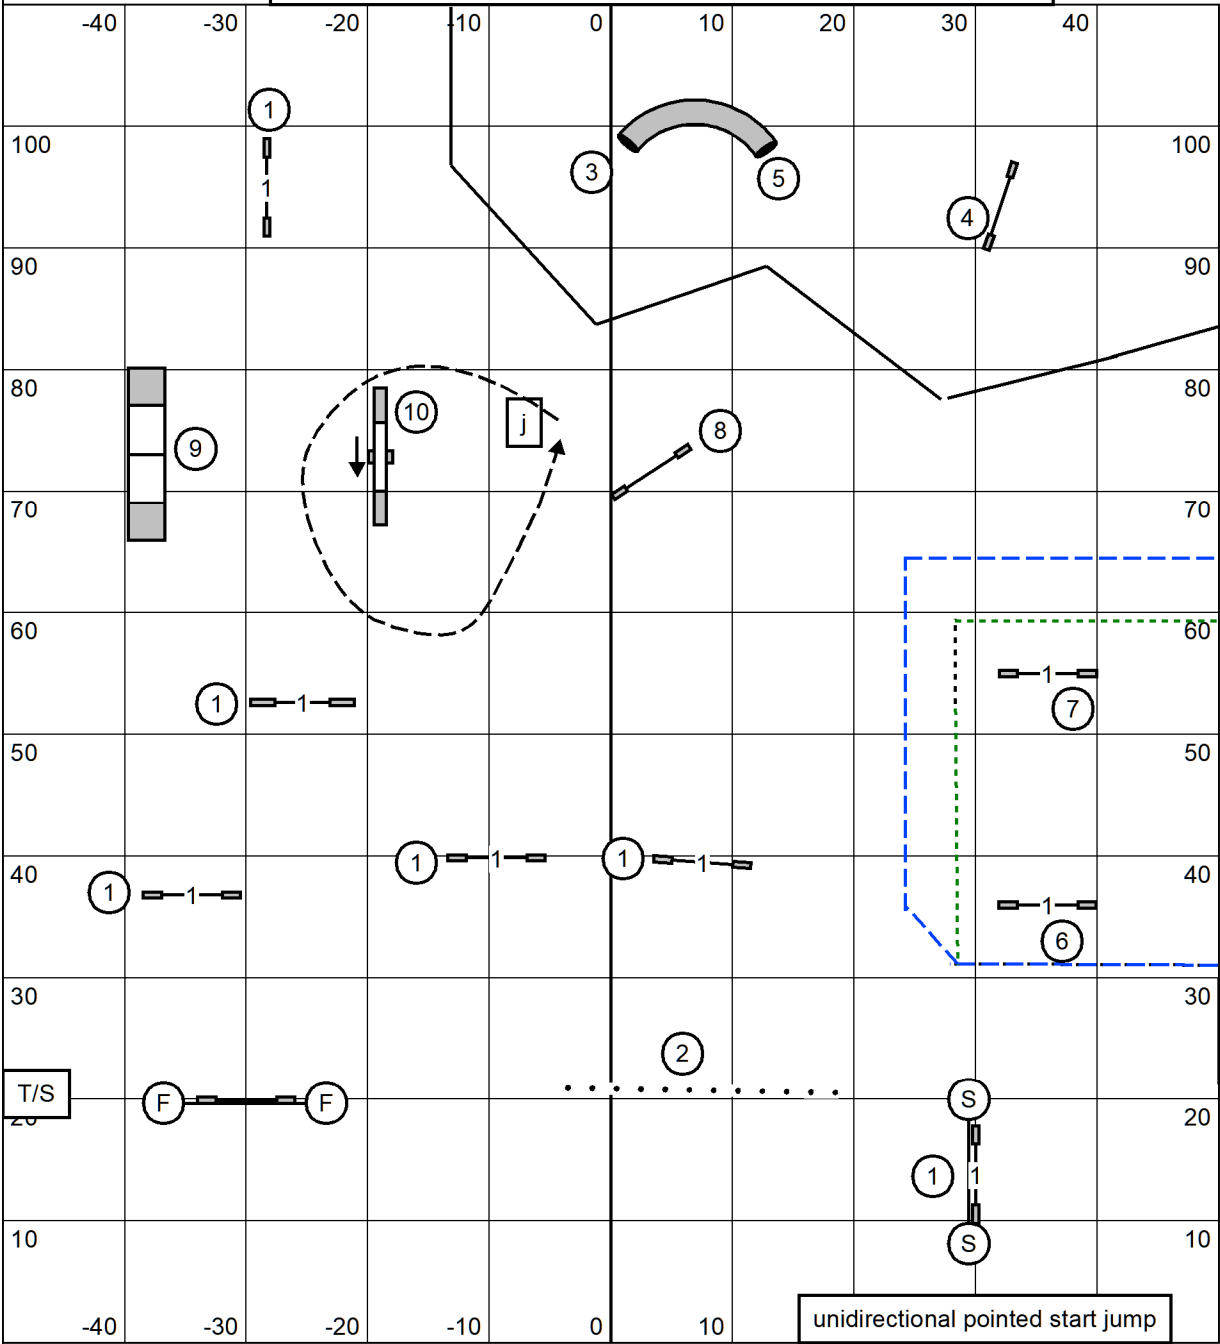

EX-M 3-4-5 in flow (black / solid lines)  
 Open (blue/ dashed lines ) and Novice 6-7 in flow (green/dotted lines)

Little to Big  
 One Walk for all

DURHAM KENNEL CLUB  
 Saturday September 30, 2023  
 Designer and Judge: Paul Mount  
 1, 2, 3 EX/M, OPEN, NOVICE FAST /P

All walk;  
 Excellent and Master run;  
 worker change;  
 Novice & Open run combined

Little To Big

DURHAM KENNEL CLUB  
 Outdoors on Grass, 100x110, e-timing  
 Saturday September 30, 2023  
 Designer and Judge: Paul Mount  
**PREMIER STANDARD /P**

next: dog heading  
towards 18

Little  
TO BIG

DURHAMKENNEL CLUB  
 Outdoors on Grass, 100x110, e-timing  
 Saturday September 30, 2023  
 Designer and Judge: Paul Mount  
**OPEN STANDARD /P**

next dog in:  
 dog at Teeter

little  
To  
BIG

DURHAM KENNEL CLUB  
 Outdoors on Grass, 100x110, e-timing  
 Saturday September 30, 2023  
 Designer and Judge: Paul Mount  
**7. NOVICE STANDARD /A/B/P**

Next dog in:  
 dog taking tire